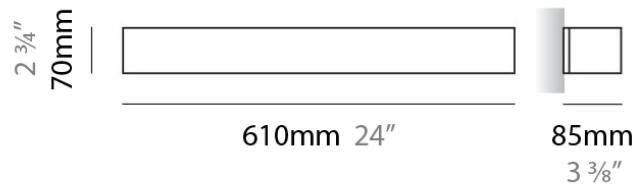

TOY SURFACE

D83140

PROJECT _____

TYPE _____

NOTES _____

QUANTITY _____

DATE _____

GENERAL

Series: Toy
Brand: Panzeri
Division: Design
Mounting Type: Surface
Mounting Location: Wall
Subcategory: Ambient

PHYSICAL

Shape: Rectangle
Length (mm): 610
Length (in): 24
Height (mm): 70
Height (in): 2 3/4
Extension (mm): 85
Extension (in): 3 3/8
Light Distribution: Direct / Indirect
Weight (kg): 2.7
Weight (lbs): 6
Diffuser: Frost White Glass
Fixture Finish: WHI
Fixture Material: Metal

ELECTRICAL

Number of Lamps: 1
Lamp Type: LED Retrofit / CFL
Bulb Included: Bulb Not Included
Total Output Wattage (W): 26 / 55
Max. Wattage Per Lamp (W): 26 / 55
Lamp Base: 2GX13
Dimming: Non-Dimmable
Driver Included: Yes
Driver Location: Integrated
Driver Type: Ballast - Universal - Non-dimming
Input Voltage (V): 120 - 277

LED

OPTICAL

RATINGS AND CERTIFICATIONS

Certified By: CSA Certified to UL and CSA Standards
IP rating: IP40