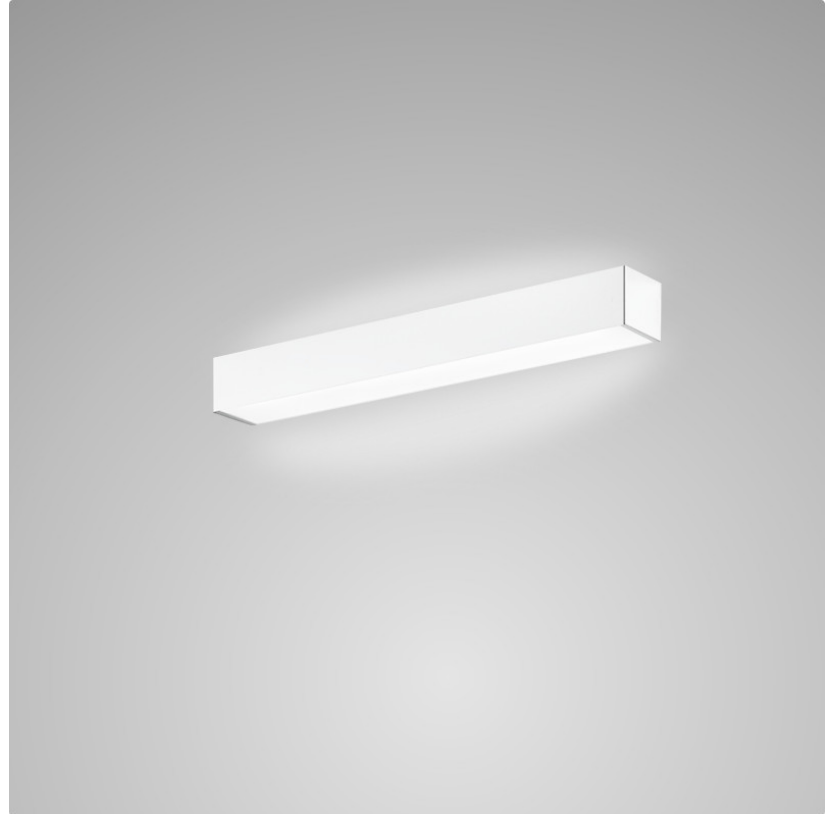

TOY SURFACE

D83140

PROJECT _____

TYPE _____

NOTES _____

QUANTITY _____

DATE _____

GENERAL

Series: Toy
Brand: Panzeri
Division: Design
Mounting Type: Surface
Mounting Location: Wall
Subcategory: Ambient

PHYSICAL

Shape: Rectangle
Length (mm): 610
Length (in): 24
Height (mm): 70
Height (in): 2 3/4
Extension (mm): 85
Extension (in): 3 3/8
Light Distribution: Direct / Indirect
Weight (kg): 2.7
Weight (lbs): 6
Diffuser: Frost White Glass
Fixture Finish: WHI
Fixture Material: Metal

ELECTRICAL

Number of Lamps: 1
Lamp Type: LED Retrofit / CFL
Bulb Included: Bulb Not Included
Total Output Wattage (W): 26 / 55
Max. Wattage Per Lamp (W): 26 / 55
Lamp Base: 2GX13
Dimming: Non-Dimmable
Driver Included: Yes
Driver Location: Integrated
Driver Type: Ballast - Universal - Non-dimming
Input Voltage (V): 120 - 277

LED

OPTICAL

RATINGS AND CERTIFICATIONS

Certified By: CSA Certified to UL and CSA Standards
IP rating: IP40